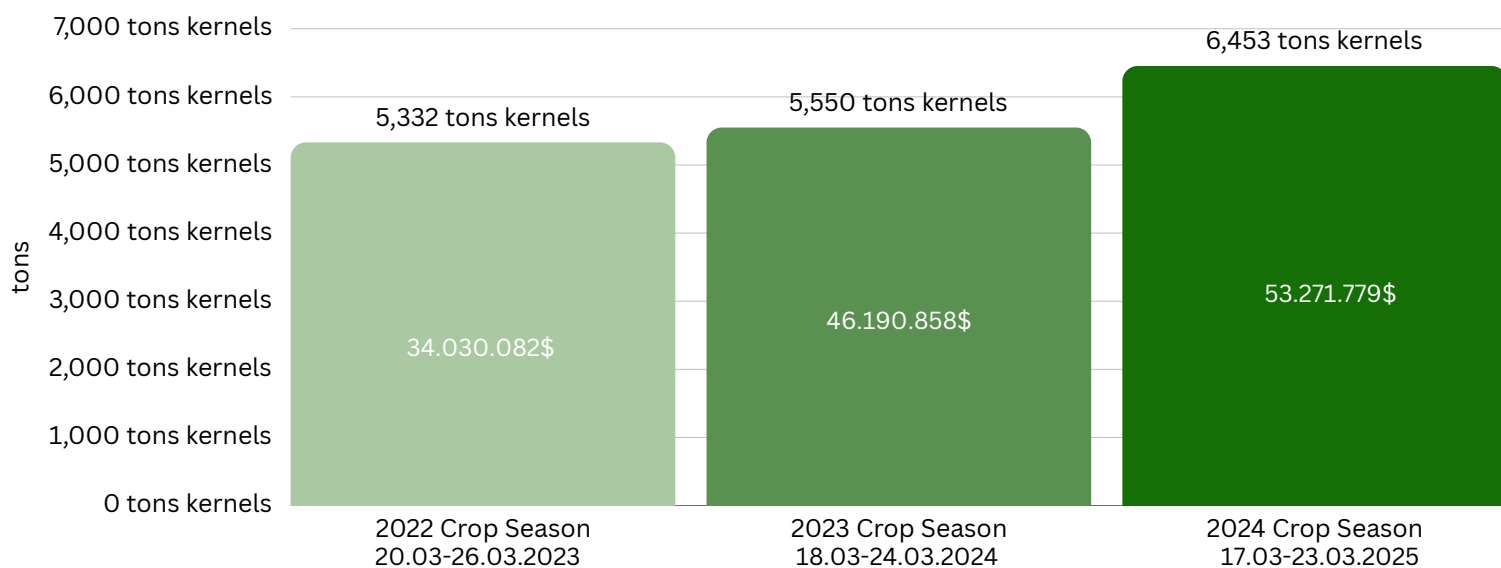

TURKISH HAZELNUT WEEKLY SHIPMENT REPORT

Weekly

Seasonal