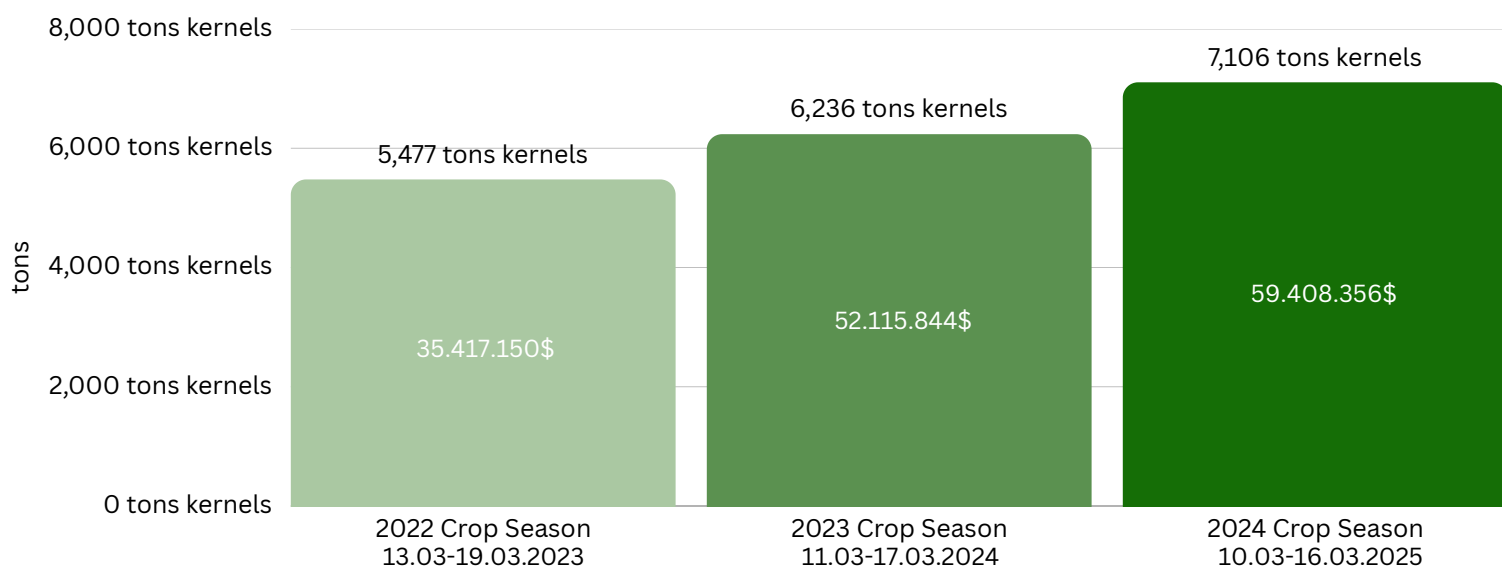

TURKISH HAZELNUT WEEKLY SHIPMENT REPORT

Weekly

Seasonal