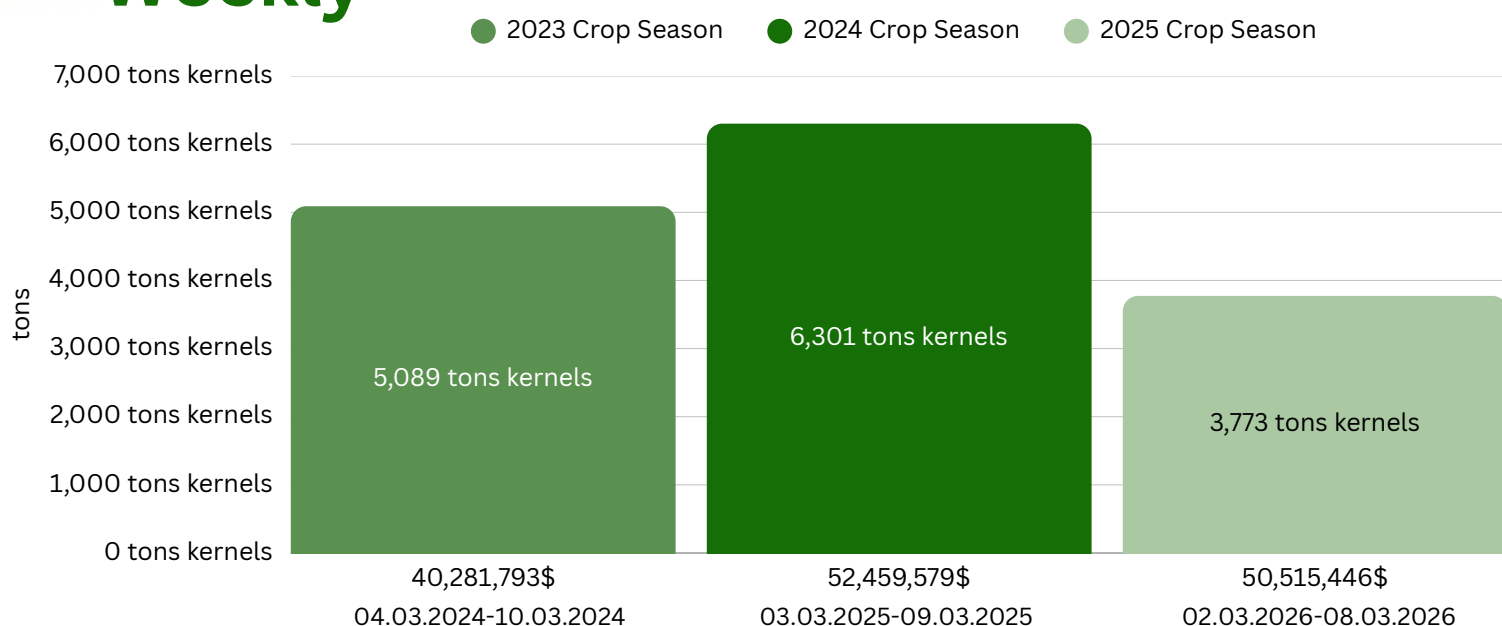

TURKISH HAZELNUT WEEKLY SHIPMENT REPORT

Weekly

Seasonal